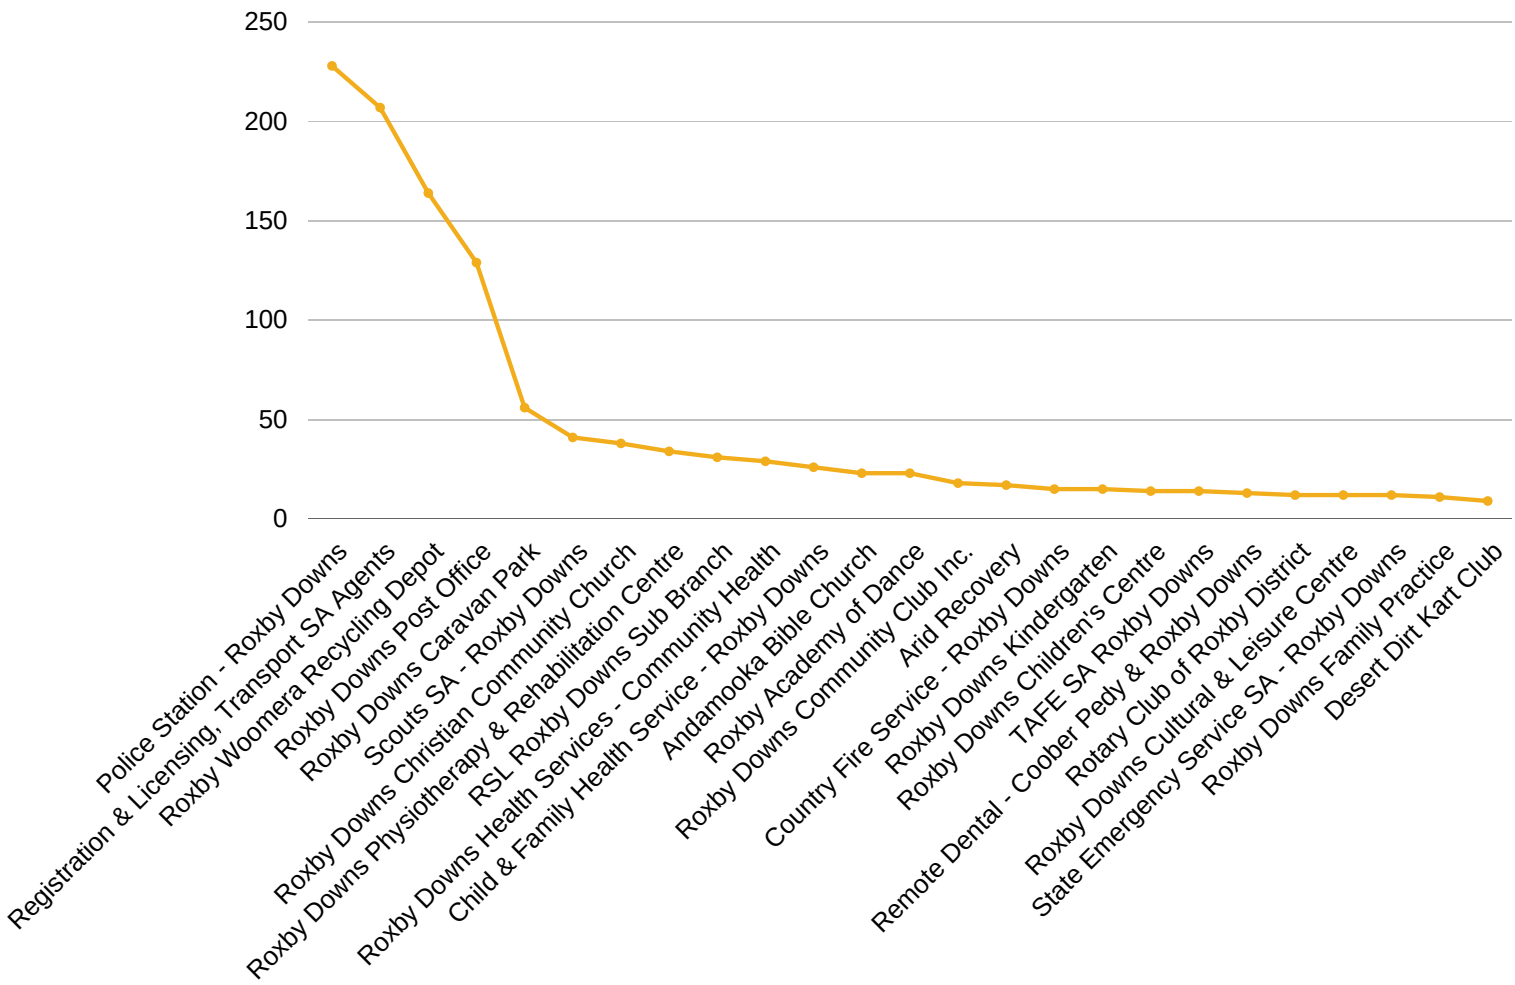

ROXBYS DOWNS COUNCIL

WHAT ARE OUR COMMUNITY NEEDS?

1230 SESSIONS

1 JULY 2021 - 30 JUNE 2022

TOP 25 LANDING PAGES:

SESSIONS BY PRIMARY CATEGORY

WHO ARE OUR USERS?