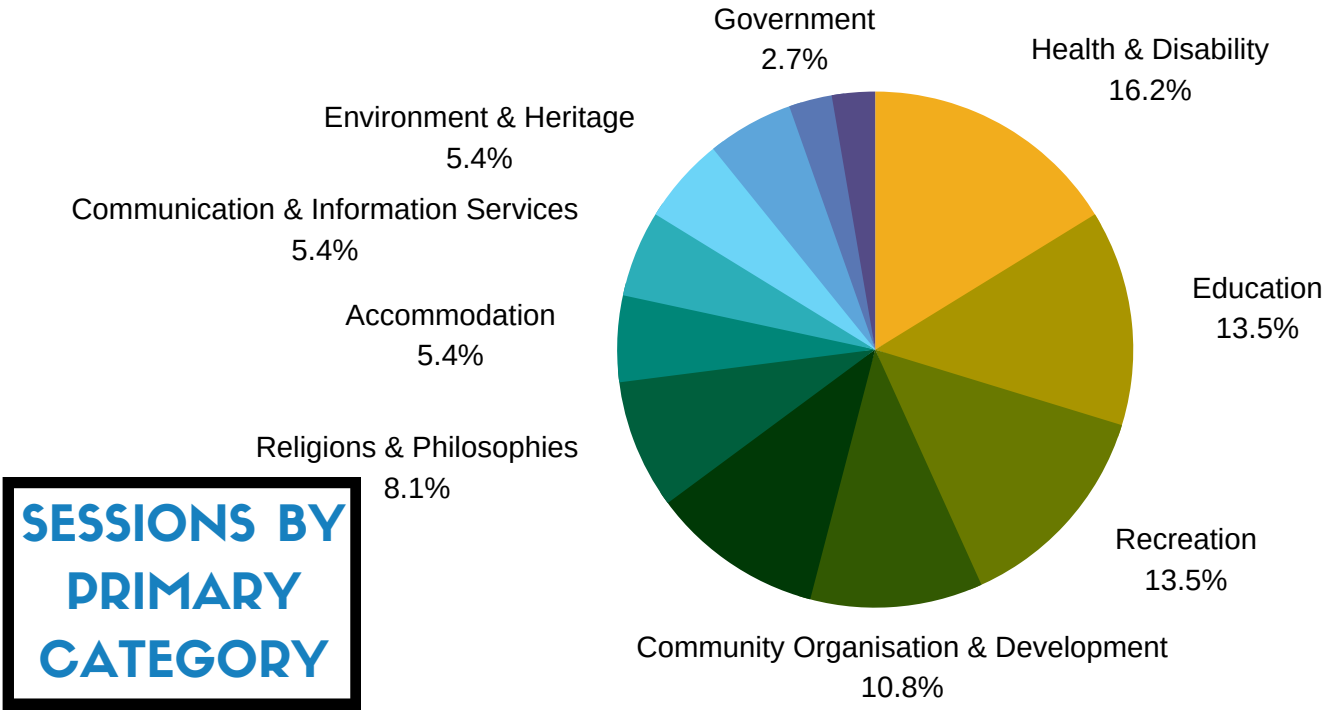

ROXBYS DOWNS COUNCIL

WHAT ARE OUR COMMUNITY NEEDS?

1230 SESSIONS

1 JULY 2021 - 30 JUNE 2022

TOP 25 LANDING PAGES:

SESSIONS BY PRIMARY CATEGORY

WHO ARE OUR USERS?